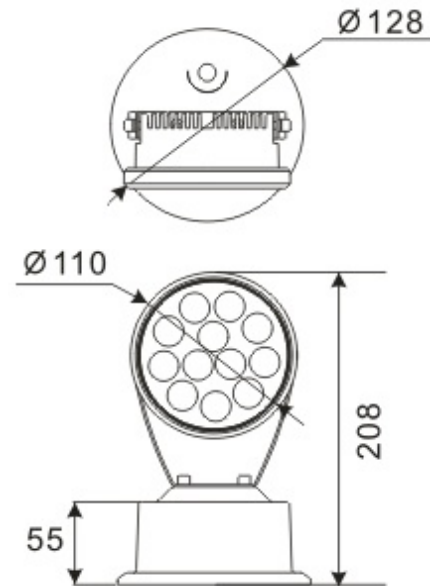

LED Wall Wash Lighting – LR-WW0108

Model No.	LR-WW0108
LED Type	CREE XRC
LED Q'TY.	12
Beam Angle	30°
Minimum luminous flux(lm)	RGB
Voltage	12V AC
LED Watt	12W
Environmental Temperature	- 20°C-60°C
Environmental Humidity	0%-95%
Safety Class	III
Safety Type	IP65
Material	Aluminium
Driver	Exterior Included